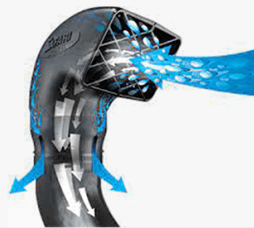

AIR LOCKER

ARB
Air Compressor

ARB
Air Locker

SAFARI SNORKEL.

Protects your engine from dust & water

- ✓ Vehicle-specific for perfect fit
- ✓ Maintains fresh air for engine
- ✓ Made from Linear Low Density Polyethylene, withstands >100°C

AIR SUSPENSION HELPER KIT.

Remove the sag with air suspension

- ✓ Eliminate spring sag
- ✓ Stabilise body roll
- ✓ Prevents bottoming out
- ✓ Reduces tyre wear & maintenance costs
- ✓ Safer load carrying
- ✓ Improves steering & braking