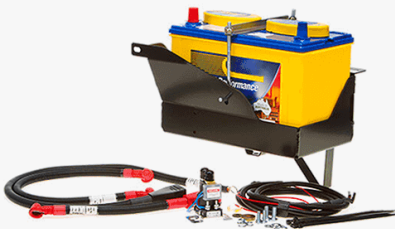

SKYDOME SWAG

SWAG STRETCHER

CAMPING CHAIR & TABLE

DUAL BATTERY SYSTEM

BATTERY CHARGER

CAMP LIGHT LIGHTING

Portable Fridge Freezer — CLASSIC SERIES II RANGE

- Available in 35L, 47L, 60L, 78L
- Cooling capacity: +10°C to -18°C
- Tough steel outer casing with quick-release removable lid
- Accessories available: Transit bag, tie down kit, slide, full extension fridge slide