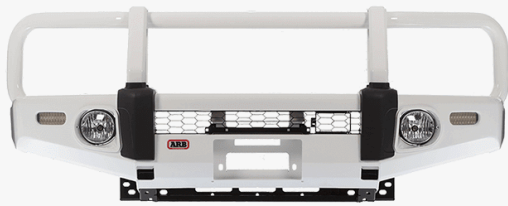

MT64

All Round Comfort

- Configurable ride height for different loads
- Durable aerospace grade aluminium body
- ✓ **Serviceable & rebuildable**

BP-51

The Best of the Best

- Incorporates racing bypass technology for daily 4WD use
- Optimal performance on challenging terrain, towing & daily driving comfort
- Allows user-adjustable compression & rebound damping control
- ✓ **Serviceable & rebuildable**

After-sales servicing & spare parts are available

Old Man Emu Suspension

Old Man Emu's complete suspension range includes:

- steering stabilisers
- greaseable shackles
- bushes & hardware
- upper control arms
- shocks
- springs

PROTECTION EQUIPMENT.

Front Protection

SUMMIT WINCH BULL BAR

SUMMIT SAHARA WINCH BULL BAR

SUMMIT MKII WINCH BULL BAR

THE BEST-BUILT BARS IN THE INDUSTRY

- ✓ Tested for airbag compatibility
- ✓ Winch, driving light & UHF compatible
- ✓ Mounting points for accessories
- ✓ Jacking points

Rear Protection

REAR BAR & WHEEL CARRIER

SUMMIT REAR STEP TOW BAR

SUMMIT RAW REAR STEP TOW BAR

TOW BAR

**7-pin connector option available for selected model*

Side Protection & Under Vehicle Protection

SUMMIT SIDE STEPS & RAILS